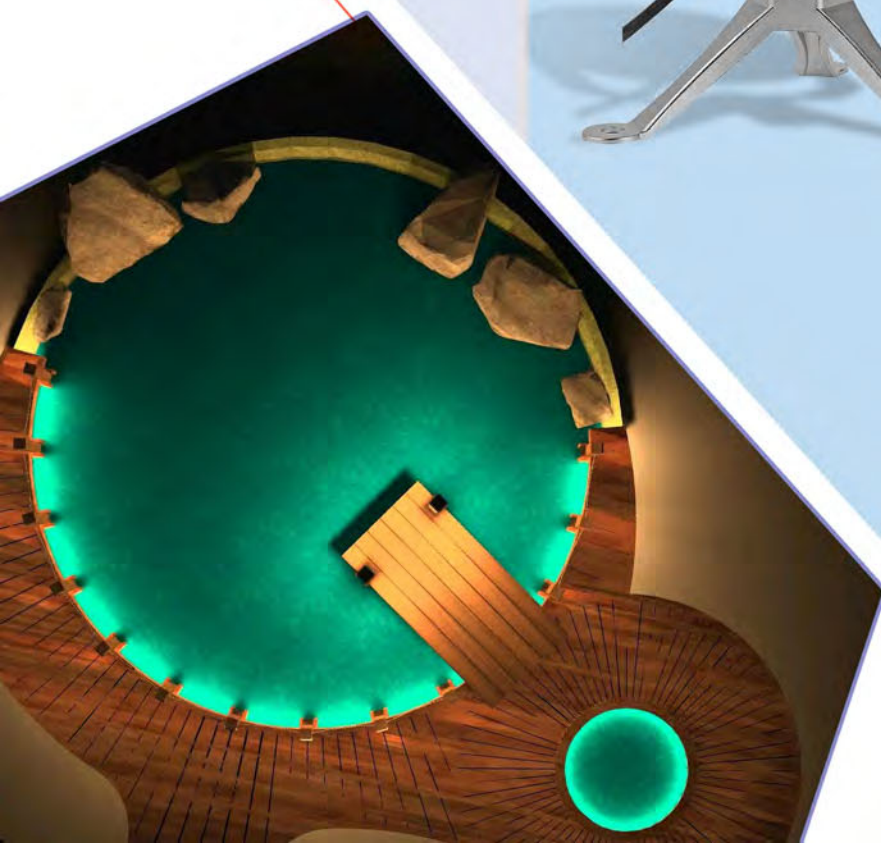

HX-HUW152-12W/18WSS

Voltage: DC24V

Power: 6*2W/6*3W/9*2W

Dimension: 152x89x146mm

Material: 304SS

Beam angle: 15/30/45/60°