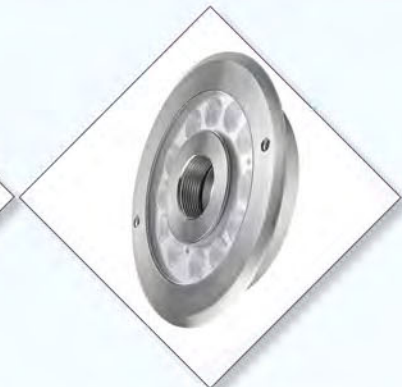

HX-HFL182A-18W/27W/36WSS
Voltage:DC24V
Power: 9*2W/9*3W/9*4W
Dimension:182x65mm
Material: 316SS
Beam angle:15/30/45/60°

HX-HFL182B-24W/36WSS
Voltage:DC24V
Power: 12*2W/12*3W
Dimension:182x65mm
Material: 316SS
Beam angle:15/30/45/60°

HX-HFL200A-18W/27W/36WSS
Voltage:DC24V
Power: 9*2W/9*3W/9*4W
Dimension:200x65mm
Material: 316SS
Beam angle:15/30/45/60°

HX-HFL200B-24W/36WSS
Voltage:DC24V
Power: 12*2W/12*3W
Dimension:200x65mm
Material: 316SS
Beam angle:15/30/45/60°