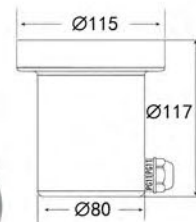

HXG115-3*2WSS
Voltage: DC24V
Power: 3*2W
Dimension: 115x117mm
Material: 316SS
Beam angle:15/30/45/60°