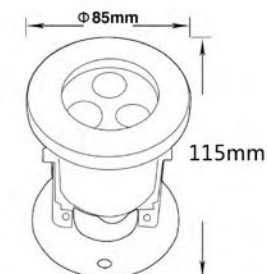

## HX-HUW75

Material : 304 Stainless Steel  
Power : 3W/9W  
Voltage : AC/DC 12V/24V  
Size : 75\*93mm  
Beam angle : 15°/30°/45°/60°

## HX-HUW85

Material : 304 Stainless Steel  
Power : 3W/9W  
Voltage : AC/DC 12V/24V  
Size : 85\*115mm  
Beam angle : 15°/30°/45°/60°

## HX-HUW96

Material : 304 Stainless Steel  
Power : 3W/9W  
Voltage : AC/DC 12V/24V  
Size : 96\*135mm  
Beam angle : 15°/30°/45°/60°

## HX-HUW145

Material : 304 Stainless Steel  
 Power : 6W/9W  
 Voltage : AC/DC 12V/24V  
 Size : 145\*85\*155mm  
 Beam angle : 15°/30°/45°/60°