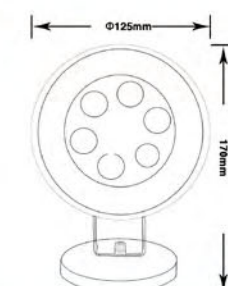

## HX-HUW75

Material : 304 Stainless Steel  
Power : 3W/9W  
Voltage : AC/DC 12V/24V  
Size : 75\*93mm  
Beam angle : 15°/30°/45°/60°

## HX-HUW85

Material : 304 Stainless Steel  
Power : 3W/9W  
Voltage : AC/DC 12V/24V  
Size : 85\*115mm  
Beam angle : 15°/30°/45°/60°

## HX-HUW96

Material : 304 Stainless Steel  
Power : 3W/9W  
Voltage : AC/DC 12V/24V  
Size : 96\*135mm  
Beam angle : 15°/30°/45°/60°

## HX-HUG135

Material : 304 Stainless Steel  
 Power : 6W  
 Voltage : AC/DC 12V/24V  
 Size : 135\*157mm  
 Beam angle : 15°/30°/45°/60°