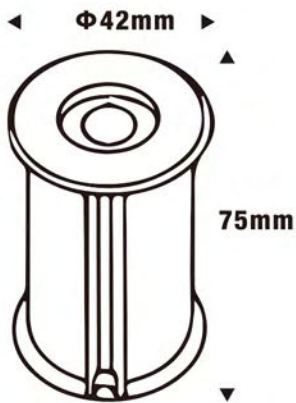

304SS RECESSED LED UNDERWATER LIGHT

HX-HUG42