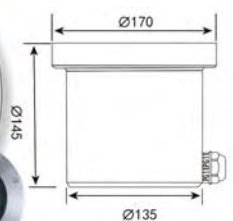

HXG170-12*2WSS
Voltage:DC24V
Power: 12*2W
Dimension:170x145mm
Material: 316SS
Beam angle:15/30/45/60°