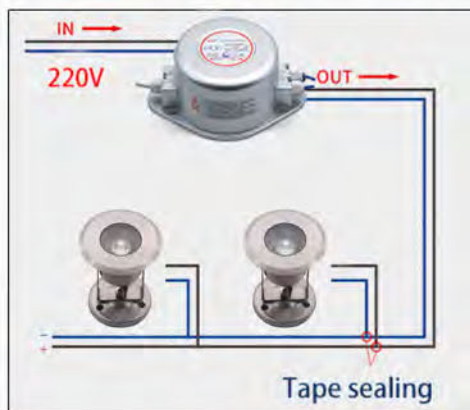

The product installation