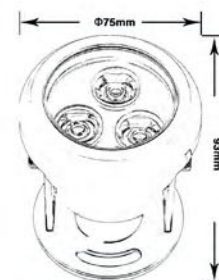

## HX-HUW75

Material : 304 Stainless Steel  
Power : 3W/9W  
Voltage : AC/DC 12V/24V  
Size : 75\*93mm  
Beam angle : 15°/30°/45°/60°

## HX-HUW85

Material : 304 Stainless Steel  
Power : 3W/9W  
Voltage : AC/DC 12V/24V  
Size : 85\*115mm  
Beam angle : 15°/30°/45°/60°

## HX-HUW96

Material : 304 Stainless Steel  
Power : 3W/9W  
Voltage : AC/DC 12V/24V  
Size : 96\*135mm  
Beam angle : 15°/30°/45°/60°