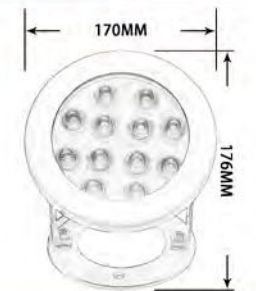

HX-HUW190

Material : 304 Stainless Steel
Power : 12W/15W
Voltage : AC/DC 12V/24V
Size : 190*197mm
Beam angle : 15°/30°/45°/60°