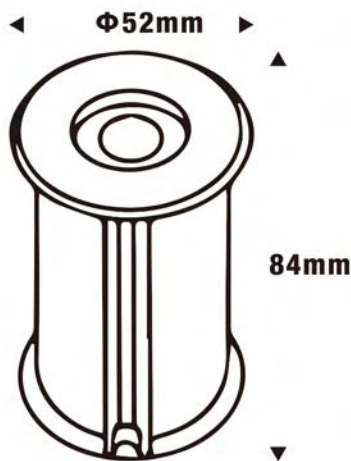

304SS RECESSED LED UNDERWATER LIGHT

HX-HUG42

HX-HUG52

MODEL NO.	WATTAGE	LED QTY	LED TYPE	COLOR	VOLTAGE	MATERIAL	IP GRADE
HX-HUG42-1W	1W	1PCS	High Power LED	Warm White White Red Green Blue Yellow RGB	AC 12V DC 12V/24V	304&316 Stainless Steel	IP68
HX-HUG52-1W	1W						
HX-HUG62-3W	1W/3W