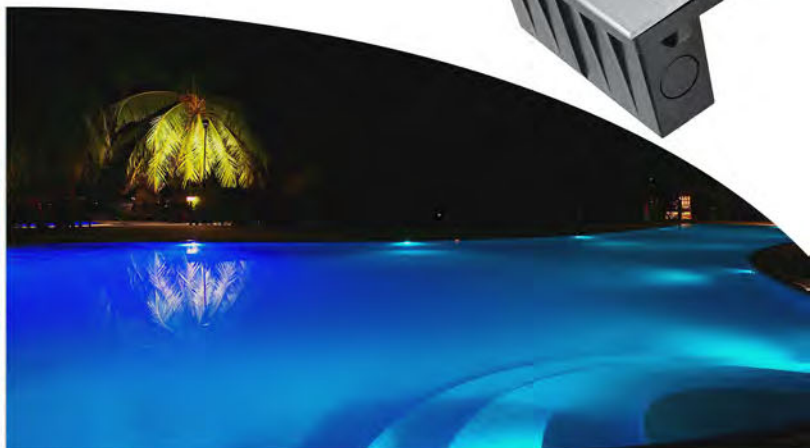

316SS RECESSED LED UNDERWATER LIGHT

HX-HUG135B-12W/16WSS

Voltage:DC24V

Power: 4*3W/4*4W

Dimension: 135x120mm

Material: 316SS

Beam angle:15/30/35/45/60°

HX-HUG180-18W/24WSS

Voltage:DC24V

Power: 6*3W/6*4W

Dimension: 180x120mm

Material: 316SS

Beam angle:15/30/45/60°

HX-RUG195-6W/9WSS

Voltage:DC24V

Power: 3*3W

Dimension: 195x65x90mm

Material: 316SS

Beam angle:15/30/45/60°

HX-HUG205B-36W/48WSS

Voltage:DC24V

Power: 12*3W/12*4W

Dimension: 205x126mm

Material: 316SS

Beam angle:15/30/35/45/60°

HX-HUG250B-54W/72WSS

Voltage:DC24V

Power: 18*3W/18*4W

Dimension: 250x126mm

Material: 316SS

Beam angle:15/30/35/45/60°

HX-HUG328-12W/18WSS

Voltage:DC24V

Power: 6*3W

Dimension: 328x65x90mm

Material: 316SS

Beam angle:35/45°