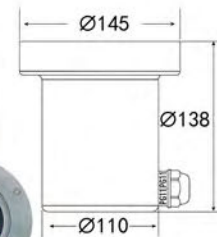

Voltage:DC24V

Power: 6\*3W/6\*4W

Dimension: 180x120mm

Material: 316SS

Beam angle:15/30/45/60°

HX-RUG195-6W/9WSS

Voltage:DC24V

Power: 3\*3W

Dimension: 195x65x90mm

Material: 316SS

Beam angle:15/30/45/60°

HX-HUG205B-36W/48WSS

Voltage:DC24V

Power: 12\*3W/12\*4W

Dimension: 205x126mm

Material: 316SS

Voltage:DC24V

Power: 6\*3W

Dimension: 328x65x90mm

Material: 316SS

Beam angle:35/45°

**HXG145-1\*20WSS**  
 Voltage:DC24V  
 Power: 1\*15W  
 Dimension:145x138mm  
 Material: 316SS  
 Beam angle:15/30/45/60°

**HXG145-6\*2WSS**  
 Voltage:DC24V  
 Power: 6\*2W  
 Dimension:145x138mm  
 Material: 316SS  
 Beam angle:15/30/45/60°