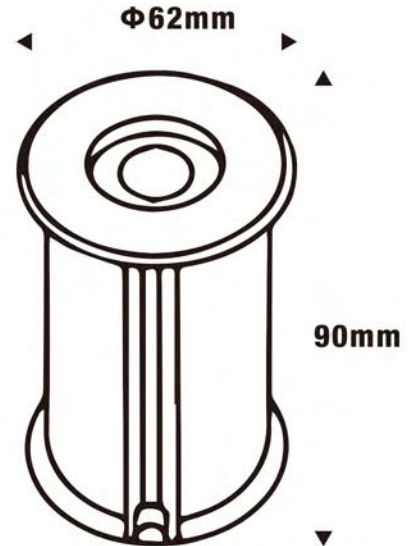

HX-HUG62

MODEL NO.	WATTAGE	LED QTY	LED TYPE	COLOR	VOLTAGE	MATERIAL	IP GRADE
HX-HUG42-1W	1W	1PCS	High Power LED	Warm White White Red Green Blue Yellow RGB	AC 12V DC 12V/24V	304&316 Stainless Steel	IP68
HX-HUG52-1W	1W						
HX-HUG62-3W	1W/3W