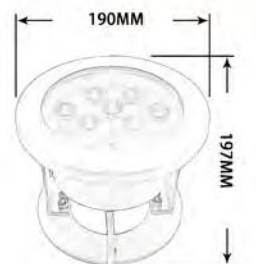

HX-HUG135

Material : 304 Stainless Steel
Power : 6W
Voltage : AC/DC 12V/24V
Size : 135*157mm
Beam angle : 15°/30°/45°/60°

HX-HUW145

Material : 304 Stainless Steel
Power : 6W/9W
Voltage : AC/DC 12V/24V
Size : 145*85*155mm
Beam angle : 15°/30°/45°/60°

HX-HUW170

Material : 304 Stainless Steel
Power : 9W/12W
Voltage : AC/DC 12V/24V
Size : 170*176mm
Beam angle : 15°/30°/45°/60°

HX-HUW190

Material : 304 Stainless Steel
Power : 12W/15W
Voltage : AC/DC 12V/24V
Size : 190*197mm
Beam angle : 15°/30°/45°/60°

The product installation