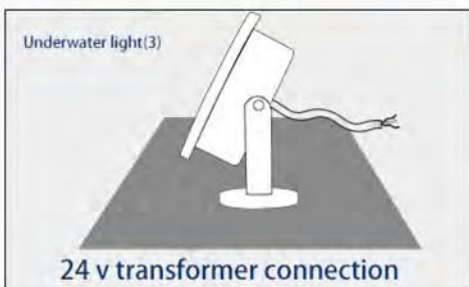

The product installation