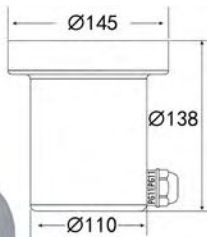

316SS RECESSED LED UNDERWATER LIGHT

HXG115-1*8WSS
Voltage:DC24V
Power: 1*8W
Dimension: 115x117mm
Material: 316SS
Beam angle:15/30/45/60°

HXG115-3*2WSS
Voltage: DC24V
Power: 3*2W
Dimension: 115x117mm
Material: 316SS
Beam angle:15/30/45/60°

HXG145-1*20WSS
Voltage:DC24V
Power: 1*15W
Dimension:145x138mm
Material: 316SS
Beam angle:15/30/45/60°

HXG145-6*2WSS
Voltage:DC24V
Power: 6*2W
Dimension:145x138mm
Material: 316SS
Beam angle:15/30/45/60°

HXG158-9/12WSS
Voltage:DC24V
Power: 3*3W/3*4W
Dimension:170x145mm
Material: 316SS
Beam angle:15/30/45/60°

HXG170-12*2WSS
Voltage:DC24V
Power: 12*2W
Dimension:170x145mm
Material: 316SS
Beam angle:15/30/45/60°