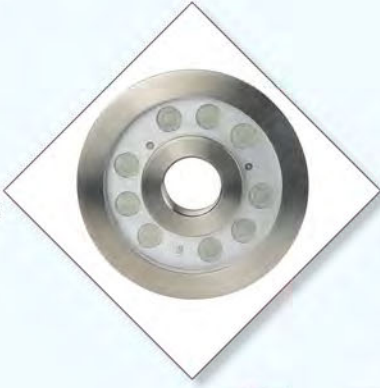

HX-HFL149-18W/27W/36WSS
Voltage:DC24V
Power: 9*2W/9*3W/9*4W
Dimension:149x61.5mm
Material: 316SS
Beam angle:15/30/45/60°

HX-HFL160-18W/27WSS
Voltage:DC24V
Power: 9*2W/9*3W
Dimension:160x35mm
Material: 304SS
Beam angle:15/30/45/60°