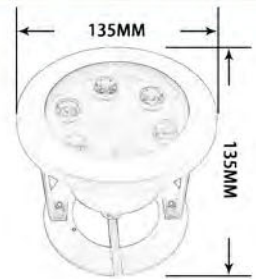

## HX-HUW96

Material : 304 Stainless Steel  
Power : 3W/9W  
Voltage : AC/DC 12V/24V  
Size : 96\*135mm  
Beam angle : 15°/30°/45°/60°

## HX-HUW115

Material : 304 Stainless Steel  
Power : 6W  
Voltage : AC/DC 12V/24V  
Size : 115\*170mm  
Beam angle : 15°/30°/45°/60°

## HX-HUG135

Material : 304 Stainless Steel  
 Power : 6W  
 Voltage : AC/DC 12V/24V  
 Size : 135\*157mm  
 Beam angle : 15°/30°/45°/60°

## HX-HUW145

Material : 304 Stainless Steel  
 Power : 6W/9W  
 Voltage : AC/DC 12V/24V  
 Size : 145\*85\*155mm  
 Beam angle : 15°/30°/45°/60°