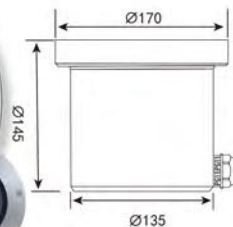

Voltage:DC24V

Power: 6\*3W

Dimension: 328x65x90mm

Material: 316SS

Beam angle:35/45°

**HXG145-1\*20WSS**  
 Voltage:DC24V  
 Power: 1\*15W  
 Dimension:145x138mm  
 Material: 316SS  
 Beam angle:15/30/45/60°

**HXG145-6\*2WSS**  
 Voltage:DC24V  
 Power: 6\*2W  
 Dimension:145x138mm  
 Material: 316SS  
 Beam angle:15/30/45/60°