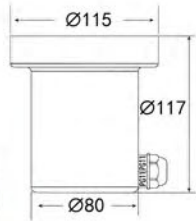

316SS RECESSED LED UNDERWATER LIGHT

HXG115-1*8WSS
Voltage:DC24V
Power: 1*8W
Dimension: 115x117mm
Material: 316SS
Beam angle:15/30/45/60°